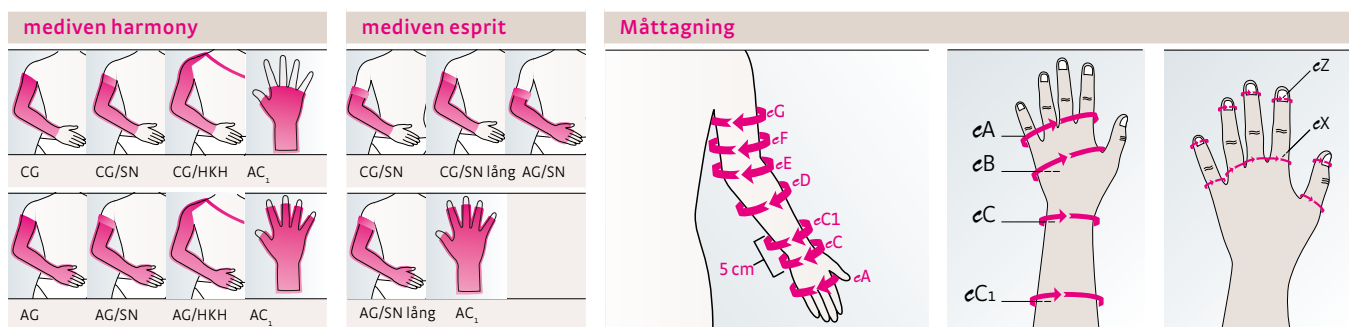

## Rund- & flatstickat, arm standardstorlekar

### mediven harmony

Armstrumpor omkrets (cm)								Längd (cm)	
Storlek	I	II	III	IV	V	VI	VII	Standardlängd	41 – 47
cG x-vid	28,5-31,0	30,5-33,5	33,0-36,0	35,0-38,5	37,0-40,5	39,5-43,0	41,5-45,5		
cG	25,5-28,0	28,0-30,5	30,0-33,0	32,0-35,0	33,5-36,5	36,0-39,5	38,0-41,5		
cF x-vid	25,5-28,0	27,5-30,0	30,0-33,0	32,0-35,0	34,0-37,0	36,0-39,5	38,5-42,0		
cF	23,5-25,5	25,0-27,5	27,5-30,0	29,5-32,0	31,0-34,0	33,0-36,0	35,0-38,5		
cE x-vid	24,0-26,0	26,5-29,0	28,5-31,0	30,0-33,0	31,5-34,5	33,5-36,5	35,5-39,0		
cE	23,0-25,0	24,5-26,5	26,0-28,5	27,5-30,0	29,0-31,5	30,5-33,5	32,5-35,5		
cD x-vid	24,0-26,0	25,0-27,5	26,0-28,5	28,0-30,5	29,5-32,0	31,0-34,0	33,5-36,5		
cD	22,0-24,0	23,0-25,0	24,0-26,0	25,0-27,5	27,0-29,5	28,5-31,0	30,5-33,5		
cC <sub>1</sub> = 100%*	15,0-16,5	16,5-18,0	18,0-19,5	19,5-21,0	21,0-23,0	23,0-25,0	25,0-27,5		
cC	13,5-14,5	14,5-15,5	16,0-17,5	17,5-19,0	19,0-20,5	20,5-22,5	22,5-24,5		
cA	15,0-18,0	16,0-19,0	17,0-20,0	19,0-22,0	20,0-23,0	22,0-25,0	24,0-27,0		